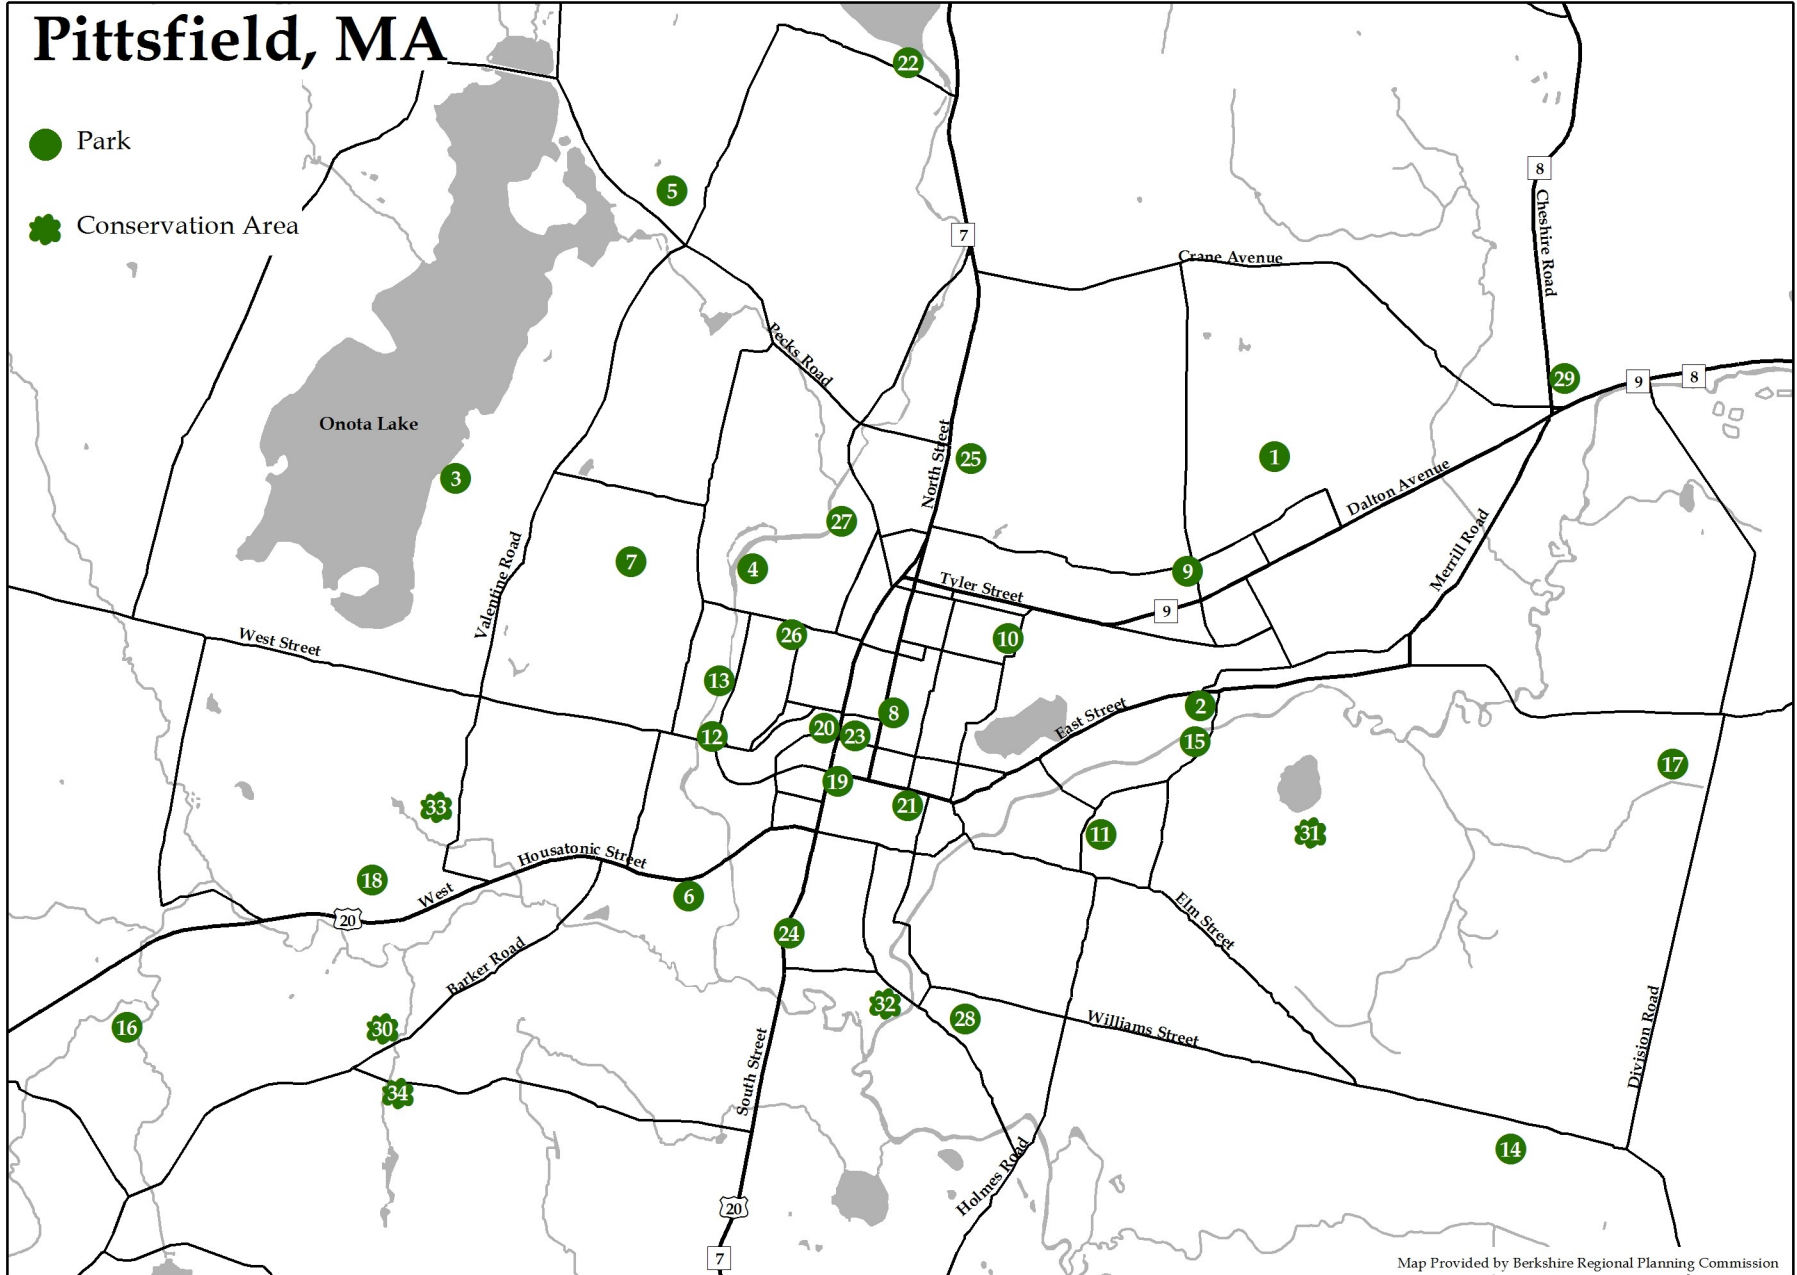

Pittsfield, MA

- Park
- ✿ Conservation Area

For more information, contact the Department of Community Development at (413) 499-9368 or www.cityofpittsfield.org, or on Facebook at "Pittsfield Parks Recreation"